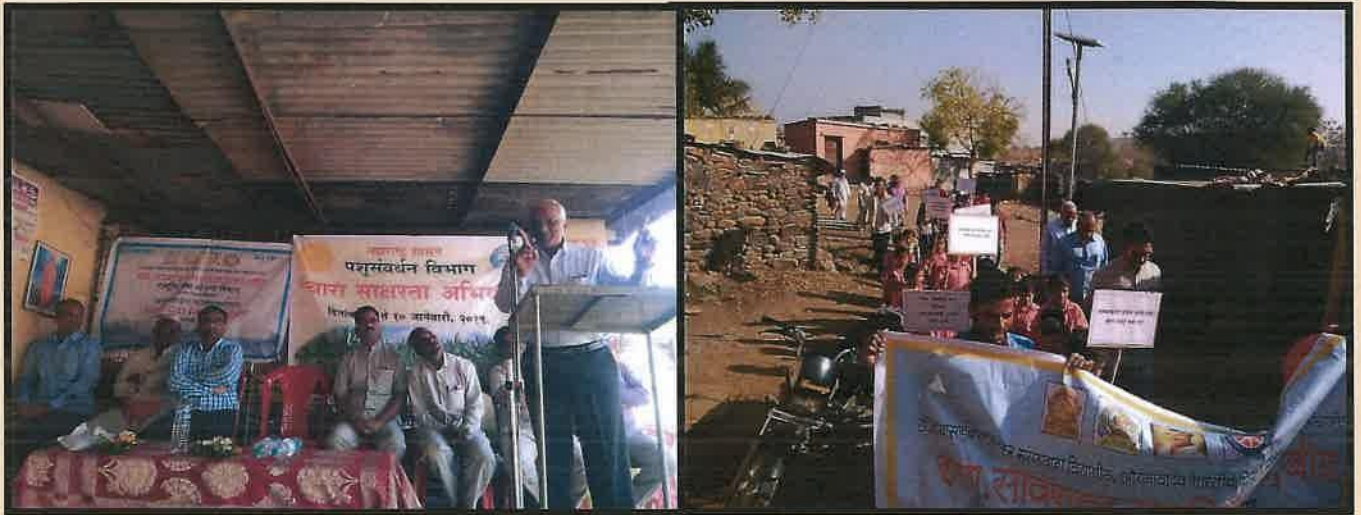

E:\Vinod 12-9-17\College Section\NSS Section\2018-19\Shibir\Shibir Uo...:

Principal
 Swa. Sawarkar Mahavidyalaya,
 Beed.

Principal
 Swa. Sawarkar Mahavidyalaya,
 Beed.

Fodder Literacy Campaign

Activity	Fodder Literacy Campaign
Date	Jan.8, 2019
Collaborating Agency	NSS, Dr. B.A. M. University, Aurangabad
Number of Students	-
Place	Vaibatwadi Village, Tq., Dist. Beed